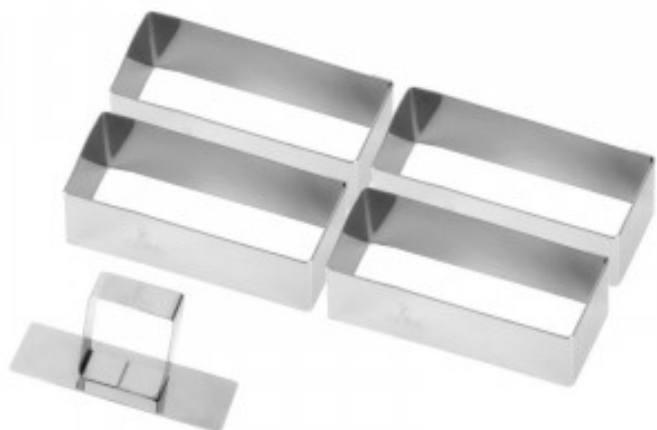

Stainless Steel Rectangular Pastry Frame with Pusher - 90 x 30 mm - Set of 4

TR881780

Product Features:

Pierced : no	Width (mm) : 135	Length (mm) : 125
Depth (mm) : 135	Height (mm) : 35	Weight (kg) : 0.25
Subject : stainless-steel	Country of Manufacture : france	Dishwasher safe : yes
Microwave cooking : no	Baking in the oven : yes	Shape : rectangle
type-of-mold : other-cake		

Informations Logistiques :

Largeur : 120 mm	Profondeur : 170 mm	Hauteur : 50 mm
------------------	---------------------	-----------------