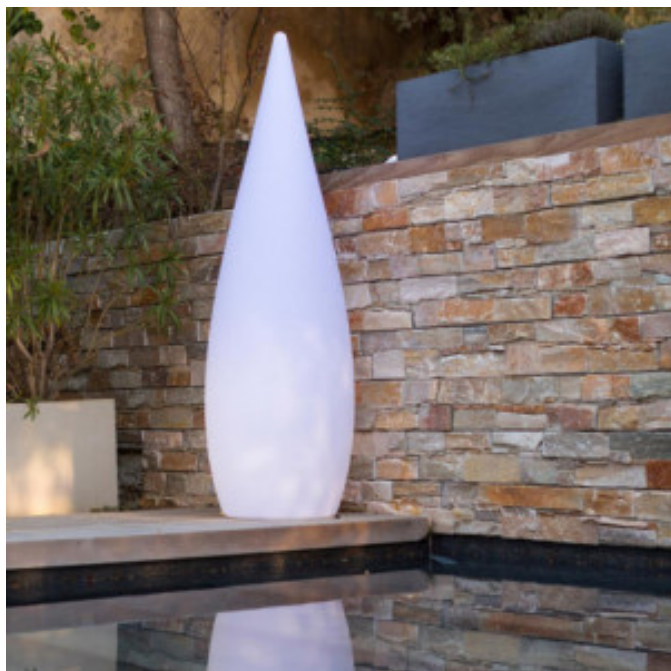

Goutte Wireless Floor Lamp - Classy 120 cm

LYCLASSYC120

Lumisky
your personal light designer

Product Features:

Height (mm) : 1200	Color : white	Diameter (mm) : 340
Protection index (IP) : ip44	Field of use : interior-and-exterior	Type of Lamp : wireless
Lamp : street-lamp	lumens : 100	brightness : cold-white