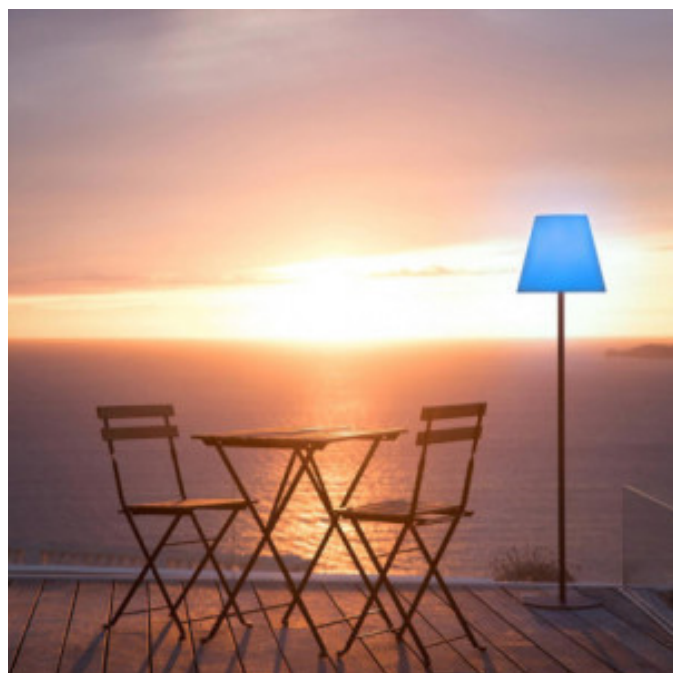

Wireless Multicolored Floor Lamp - Standy 150 cm

LYSTANDYC150

Lumisky
your personal light designer

Product Features:

Height (mm) : 1500	Color : black	Diameter (mm) : 340
Protection index (IP) : ip44	Field of use : interior-and-exterior	Type of Lamp : wireless
Lamp : street-lamp	lumens : 340	brightness : multicolored