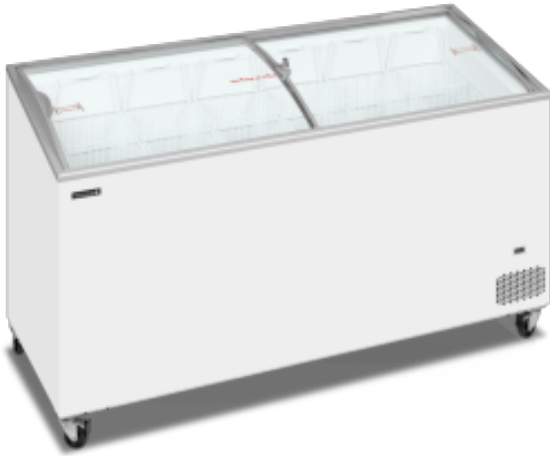

# Chest Freezer for Ice Cream - 481 L

TDIC551SCEB

TEFCOLD 

## Product Features:

<b>Volume (L) :</b> 481	<b>Type of Door :</b> sliding	<b>Minimum Temperature (°C) :</b> -14
<b>Maximum Temperature (°C) :</b> -24	<b>Door :</b> glazed	<b>Number of doors :</b> 2
<b>Number of Baskets :</b> 7	<b>Exterior Finish :</b> white	<b>Length (mm) :</b> 1750
<b>Depth (mm) :</b> 615	<b>Height (mm) :</b> 949	<b>Weight (kg) :</b> 96
<b>Subject :</b> steel	<b>Power (W) :</b> 292	<b>Color :</b> white
<b>Energy class :</b> d	<b>Climate class :</b> 5	<b>Refrigerant gas included :</b> r290